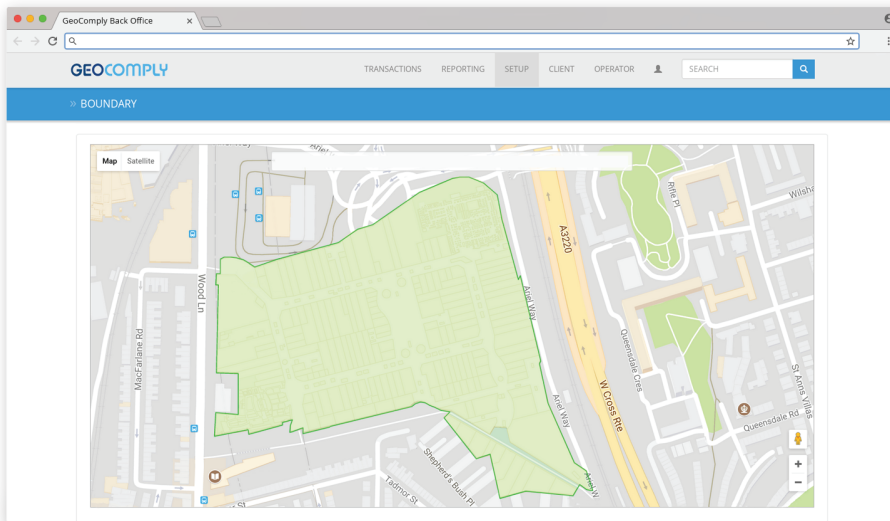

PINPOINT

SECURE ON-PROPERTY MOBILE SOLUTION

Create customized virtual boundaries and restrict user access to a room, floor, or zone of a gaming property within a few meters of accuracy.

Combining the power of iBeacons with GeoComply's robust geolocation technology, PinPoint was designed specifically for the gaming industry's unique requirements and offers the same real-time anti-spoofing and fraud benefits as our mobile and desktop Download solutions.

COMPLIANCE

- Approved vendor in NV, NJ, DE, MS and WV
- Independently tested by GLI, BMM, and Cartesian

LOCATION COMPLIANCE FOR UNIQUE ON-PROPERTY USE CASES

Our technology is designed to meet and exceed all applicable compliance requirements for unique on-property use cases, while bridging the gap between existing iGaming and landbased gaming regulations. PinPoint is highly scalable and can be custom tailored to meet a wide range of regulatory and business use cases, including ad-hoc projects under US state regulatory purview.